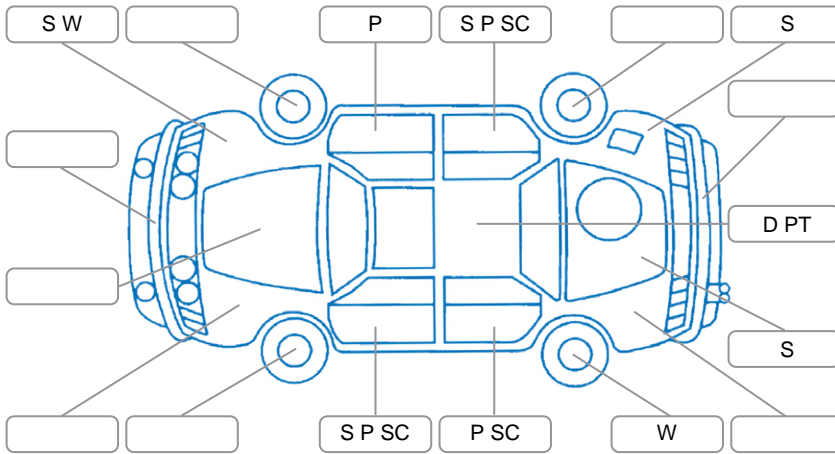

Report ID:	28,202,260	Version:	1
Created:	28 Jun 2026		

Make:	KIA	Model:	Sportage
Body Style:	SUV	Year:	2015
Rego No.:	JDS170	Rego Expiry:	25 Oct 2026
WoF Expiry:	25 Jun 2027	Odometer:	139,147 Kms
Good No.:	28202260	VIN:	U5YPC81BMEL590011
Next Service:	149,000 Kms	Service History:	Yes

Key

S = Scratch R = Rust C = Crack * = Decals W = Significant scuffs
 D = Dent PT = Paint defect P = Pin dent SC = Stone Chips

Note: some defects and blemishes may not be displayed in the diagram

Body Inspection Comments

Conditions During Body Inspection

Dry

Under Carriage and Under Bonnet Inspection Comments

Front wheel drive.
Freshly serviced.

Interior Comments

Seats:	Average
Carpets:	Average
Panels:	Average
Dashboard:	Average