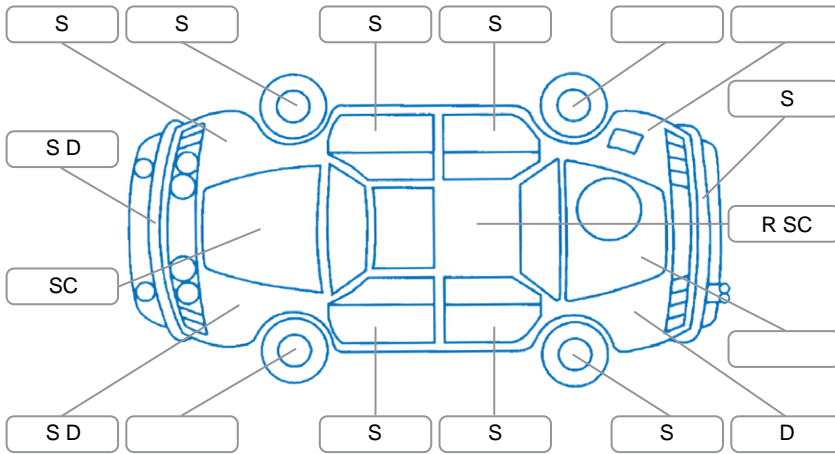

Report ID:	28,202,225	Version:	3
Created:	27 Jun 2026		

Make:	Hyundai	Model:	Santa FE
Body Style:	SUV	Year:	2012
Rego No.:	JEE355	Rego Expiry:	01 Jun 2026
WoF Expiry:	03 Jun 2027	Odometer:	168,899 Kms
Good No.:	28202225	VIN:	KMHS81XSCU890842
Next Service:	179,100 kms	Service History:	No

Key
 S = Scratch R = Rust C = Crack * = Decals W = Significant scuffs
 D = Dent PT = Paint defect P = Pin dent SC = Stone Chips

Note: some defects and blemishes may not be displayed in the diagram

Body Inspection Comments

Rip in Driver seat upholstery, Bull Bar surface dent

Conditions During Body Inspection

Under Carriage and Under Bonnet Inspection Comments

Interior Comments

Seats:	Average
Carpets:	Average
Panels:	Average
Dashboard:	Average