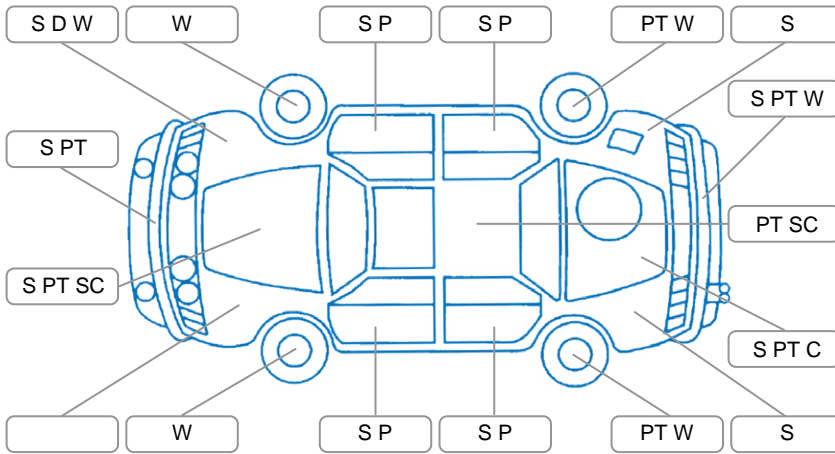

Report ID:	28,202,202	Version:	2
Created:	29 May 2026		

Make:	Toyota	Model:	Corolla
Body Style:	Hatchback	Year:	2001
Rego No.:	FRZ966	Rego Expiry:	19 May 2026
WoF Expiry:	19 May 2026	Odometer:	231,741 Kms
Good No.:	28202202	VIN:	7AT0H607X10072350
Next Service:	unknown	Service History:	No

**Key**  
 S = Scratch    R = Rust    C = Crack    \* = Decals    W = Significant scuffs  
 D = Dent    PT = Paint defect    P = Pin dent    SC = Stone Chips

Note: some defects and blemishes may not be displayed in the diagram

### Under Carriage and Under Bonnet Inspection Comments

Engine Oil Leaks  
 Front under tray partially missing  
 Sway bar link rubbers torn