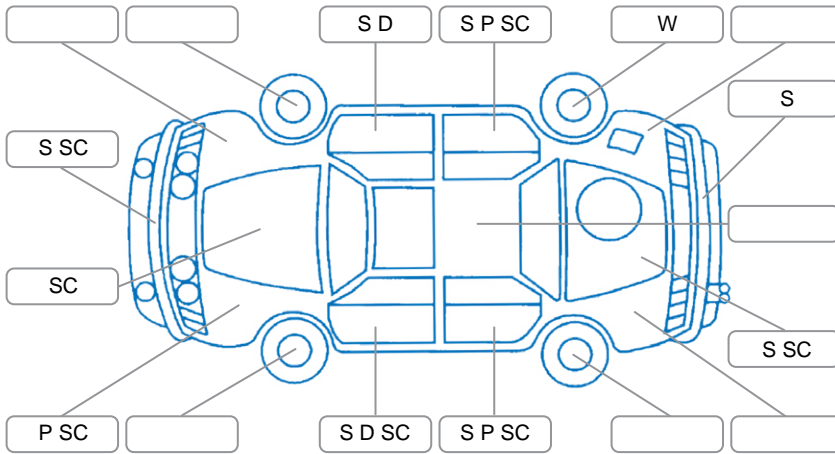

**Key**  
 S = Scratch    R = Rust    C = Crack    \* = Decals    W = Significant scuffs  
 D = Dent    PT = Paint defect    P = Pin dent    SC = Stone Chips

Note: some defects and blemishes may not be displayed in the diagram

### Body Inspection Comments

R/R tail light has condensation.  
 Windscreen chip/crack out of cva.

Conditions During Body Inspection    Dry