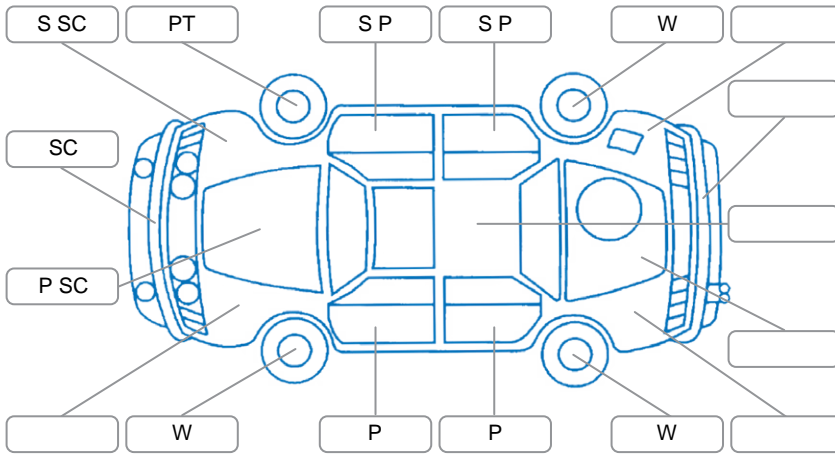

Report ID:	28,202,130	Version:	1
Created:	27 May 2026		

Make:	Volkswagen	Model:	Touareg
Body Style:	SUV	Year:	2011
Rego No.:	FYQ58	Rego Expiry:	04 Jan 2027
WoF Expiry:	29 Apr 2027	Odometer:	250,000 Kms
Good No.:	28202130	VIN:	WVGZZZ7PZBD035272
Next Service:	259,000 Kms	Service History:	No

Key
 S = Scratch R = Rust C = Crack * = Decals W = Significant scuffs
 D = Dent PT = Paint defect P = Pin dent SC = Stone Chips

Note: some defects and blemishes may not be displayed in the diagram

Body Inspection Comments

Conditions During Body Inspection: Wet

Under Carriage and Under Bonnet Inspection Comments

AWD
 Engine oil weep and seepage

Interior Comments

Seats:	Average
Carpets:	Good
Panels:	Good
Dashboard:	Good

General Comments