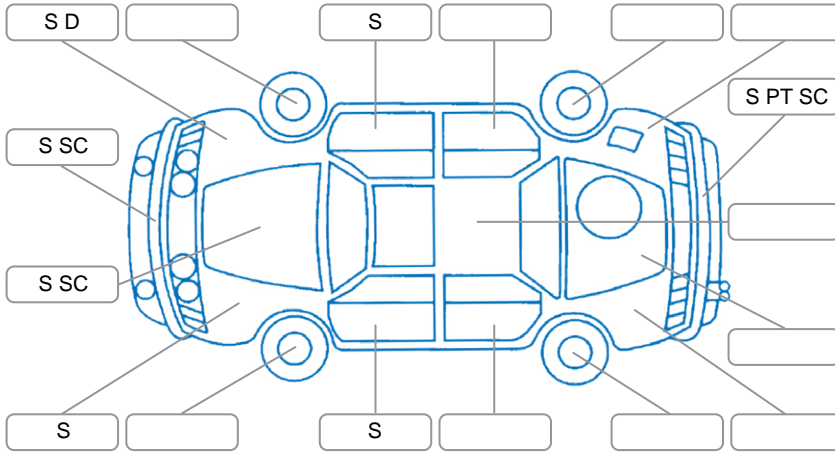

Report ID:	28,202,084	Version:	2
Created:	03 Jun 2026		

Make:	Toyota	Model:	Estima
Body Style:	Wagon	Year:	2008
Rego No.:	NKM137	Rego Expiry:	14 Aug 2026
WoF Expiry:	08 Jun 2027	Odometer:	147,880 Kms
Good No.:	28202084	VIN:	7AT0H61YX21007988
Next Service:	157000	Service History:	Yes

### Key

S = Scratch    R = Rust    C = Crack    \* = Decals    W = Significant scuffs  
 D = Dent    PT = Paint defect    P = Pin dent    SC = Stone Chips

Note: some defects and blemishes may not be displayed in the diagram