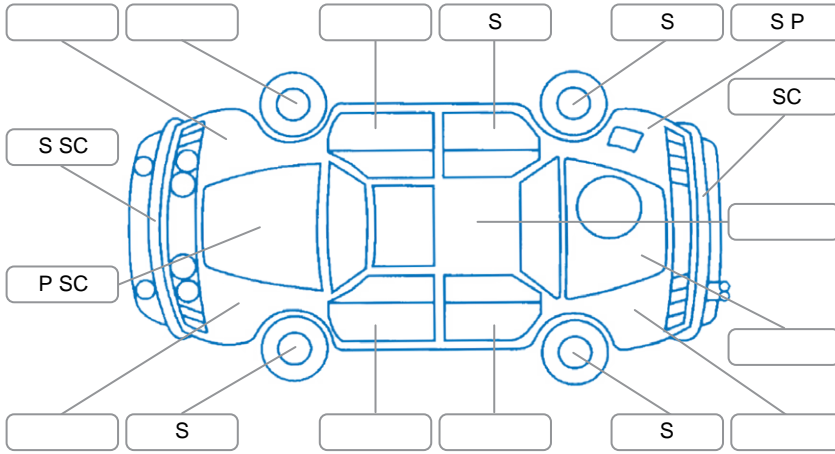

Key
 S = Scratch R = Rust C = Crack * = Decals W = Significant scuffs
 D = Dent PT = Paint defect P = Pin dent SC = Stone Chips

Note: some defects and blemishes may not be displayed in the diagram

Body Inspection Comments

Tire repair kit missing.

Conditions During Body Inspection Dry

Under Carriage and Under Bonnet Inspection Comments

Minor oil leak.

Interior Comments

Seats:	Good
Carpets:	Good
Panels:	Average
Dashboard:	Good