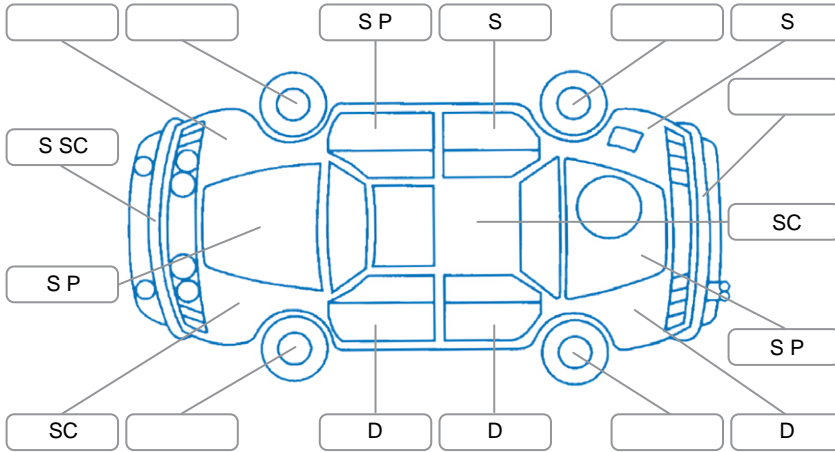

Report ID:	28,201,906	Version:	1
Created:	21 May 2026		

Make:	Ford	Model:	Ranger
Body Style:	Utility	Year:	2022
Rego No.:	PCU119	Rego Expiry:	16 Mar 2027
WoF Expiry:	17 Mar 2027	Odometer:	187,425 Kms
Good No.:	28201906	VIN:	MPBUMFF60MX380209
Next Service:	195,000	Service History:	Yes

Key

S = Scratch R = Rust C = Crack * = Decals W = Significant scuffs
 D = Dent PT = Paint defect P = Pin dent SC = Stone Chips

Note: some defects and blemishes may not be displayed in the diagram

Body Inspection Comments

Stone chips in windscreen

Conditions During Body Inspection

Dry

Under Carriage and Under Bonnet Inspection Comments

Oil seepage around turbo piping

Interior Comments

Seats:	Average
Carpets:	Average
Panels:	Average
Dashboard:	Average