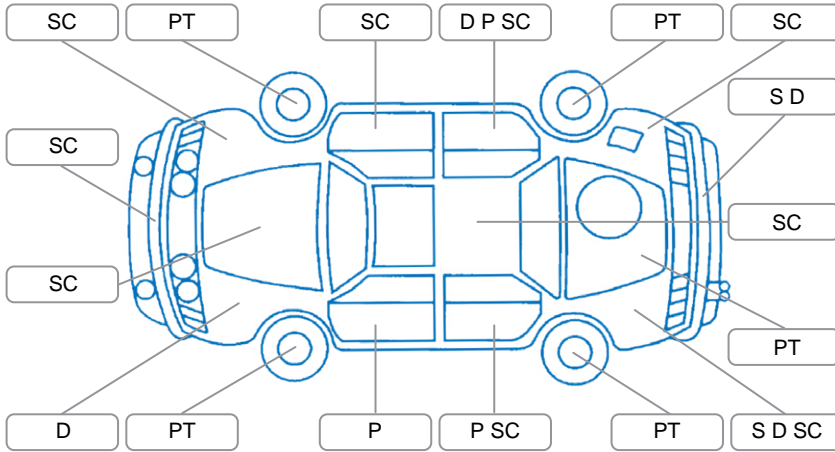

**Key**

S = Scratch    R = Rust    C = Crack    \* = Decals    W = Significant scuffs  
 D = Dent    PT = Paint defect    P = Pin dent    SC = Stone Chips

Note: some defects and blemishes may not be displayed in the diagram

**Body Inspection Comments**

- LR sliding door seal torn.
- Stonechip in windscreen.
- Drivers door hinge noisy.

Conditions During Body Inspection

**Under Carriage and Under Bonnet Inspection Comments**

- Engine undertray missing.