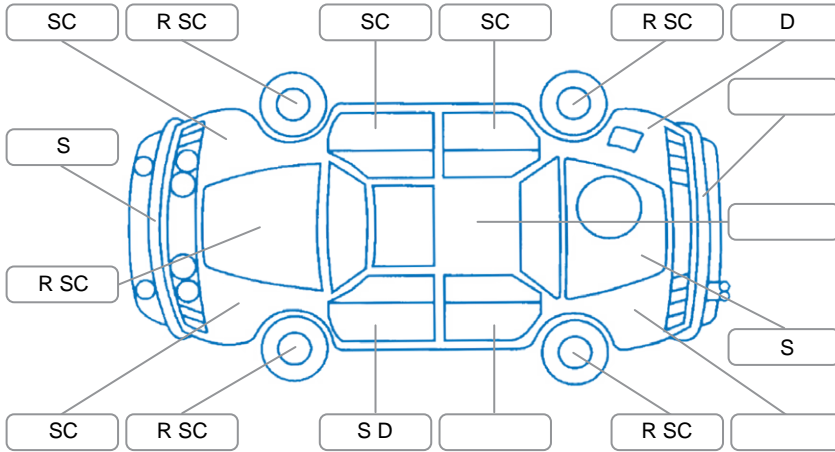

Report ID:	28,201,722	Version:	1
Created:	22 May 2026		

Make:	Ford	Model:	Transit
Body Style:	Van	Year:	2019
Rego No.:	MHJ961	Rego Expiry:	05 Aug 2026
WoF Expiry:	27 Aug 2026	Odometer:	131,294 Kms
Good No.:	28201722	VIN:	WFOYXXTTGYKE35985
Next Service:	145000	Service History:	Yes

Key

S = Scratch R = Rust C = Crack * = Decals W = Significant scuffs
 D = Dent PT = Paint defect P = Pin dent SC = Stone Chips

Note: some defects and blemishes may not be displayed in the diagram

Body Inspection Comments

Minor crack with legs close to CVA

Conditions During Body Inspection

Dry

Under Carriage and Under Bonnet Inspection Comments

Break pads worn need to be checked, rear bump stops crumbling and rust on front axels