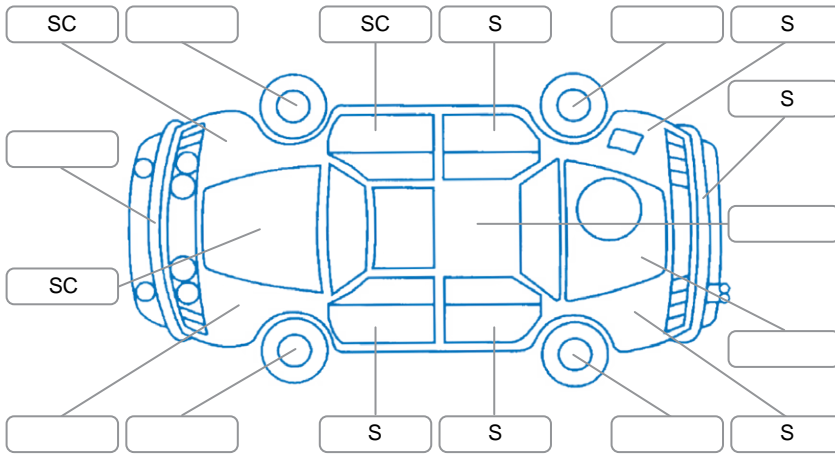

Report ID:	28,201,705	Version:	4
Created:	26 May 2026		

Make:	Honda	Model:	Jazz
Body Style:	Hatchback	Year:	2018
Rego No.:	LER223	Rego Expiry:	27 Aug 2026
WoF Expiry:	03 Jun 2027	Odometer:	86,726 Kms
Good No.:	28201705	VIN:	JHMGK5830JX202847
Next Service:	94,000	Service History:	No

Key
 S = Scratch R = Rust C = Crack * = Decals W = Significant scuffs
 D = Dent PT = Paint defect P = Pin dent SC = Stone Chips

Note: some defects and blemishes may not be displayed in the diagram

Body Inspection Comments