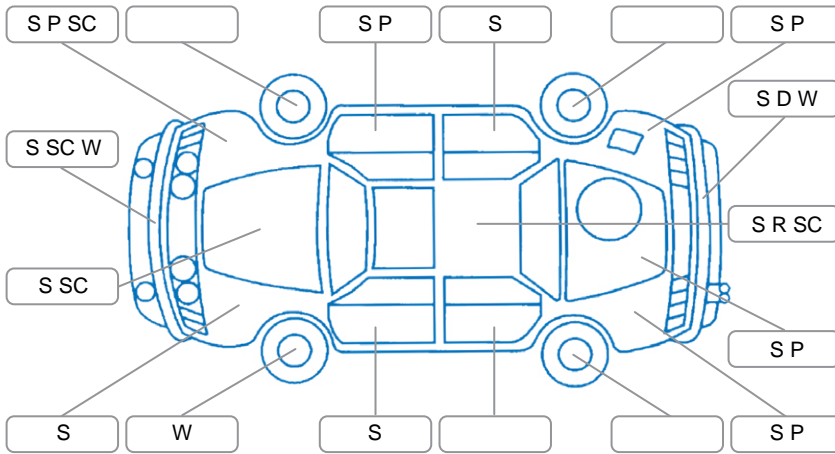

Report ID:	28,201,686	Version:	1
Created:	29 May 2026		

Make:	Hyundai	Model:	Santa FE
Body Style:	SUV	Year:	2009
Rego No.:	FFG422	Rego Expiry:	23 Feb 2027
WoF Expiry:	06 Jun 2026	Odometer:	192,780 Kms
Good No.:	28201686	VIN:	KMHS81XSAU567389
Next Service:	198000	Service History:	No

**Key**  
 S = Scratch    R = Rust    C = Crack    \* = Decals    W = Significant scuffs  
 D = Dent    PT = Paint defect    P = Pin dent    SC = Stone Chips

Note: some defects and blemishes may not be displayed in the diagram

### Under Carriage and Under Bonnet Inspection Comments

Rear rotors grooved and pads low, front rotors minor lip, LH inner cv boot split and leaking