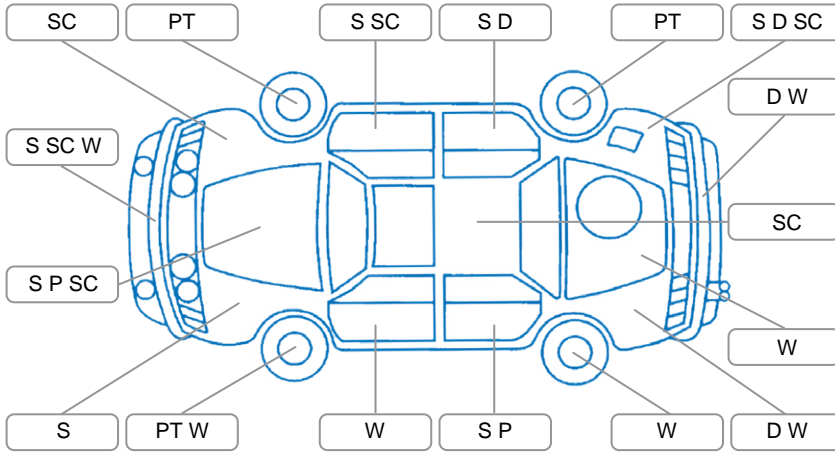

Report ID:	28,201,672	Version:	1
Created:	22 May 2026		

Make:	Ford	Model:	Focus
Body Style:	Hatchback	Year:	2010
Rego No.:	FJB994	Rego Expiry:	29 Jul 2026
WoF Expiry:	01 Jun 2026	Odometer:	168,305 Kms
Good No.:	28201672	VIN:	WFOPXXGCDPAL29368
Next Service:	173,580km	Service History:	Yes

Key

S = Scratch R = Rust C = Crack * = Decals W = Significant scuffs
 D = Dent PT = Paint defect P = Pin dent SC = Stone Chips

Note: some defects and blemishes may not be displayed in the diagram

Body Inspection Comments

Windscreen stone chips

Conditions During Body Inspection

Dry

Under Carriage and Under Bonnet Inspection Comments

Engine oil leak
 Underbody surface rust / rust
 Front wheel drive

Interior Comments

Seats:	Good
Carpets:	Average
Panels:	Average
Dashboard:	Good