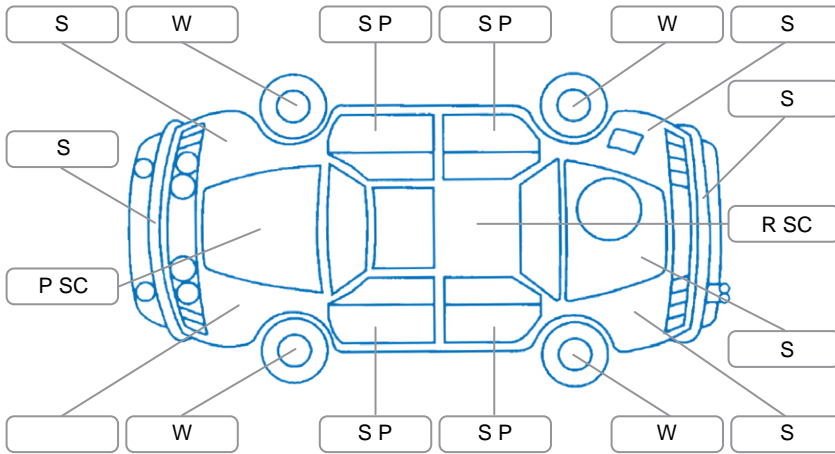

Report ID:	28,201,617	Version:	1
Created:	24 May 2026		

Make:	Toyota	Model:	Estima
Body Style:	Wagon	Year:	2002
Rego No.:	FYK880	Rego Expiry:	30 Jun 2026
WoF Expiry:	21 May 2027	Odometer:	275,619 Kms
Good No.:	28201617	VIN:	7AT0H61YX11045502
Next Service:	276000	Service History:	No

**Key**

S = Scratch    R = Rust    C = Crack    \* = Decals    W = Significant scuffs  
 D = Dent    PT = Paint defect    P = Pin dent    SC = Stone Chips

Note: some defects and blemishes may not be displayed in the diagram

Oil seepage

**Interior Comments**

Seats:	Average
Carpets:	Average
Panels:	Average
Dashboard:	Average

**General Comments**

- Air conditioning not working
- Spare tyre missing

Road Conditions During Test Drive	Dry		
Engine Timing Mechanism	Cambelt		
Evidence of Cam Belt Replacement	<input checked="" type="checkbox"/> Yes	<input type="checkbox"/> No	238,850 Kms
Inspected by:	Phillip Russel-Waimotu		
Published by:	Phillip Russel-Waimotu		
Inspection Date:	24 May 2026		