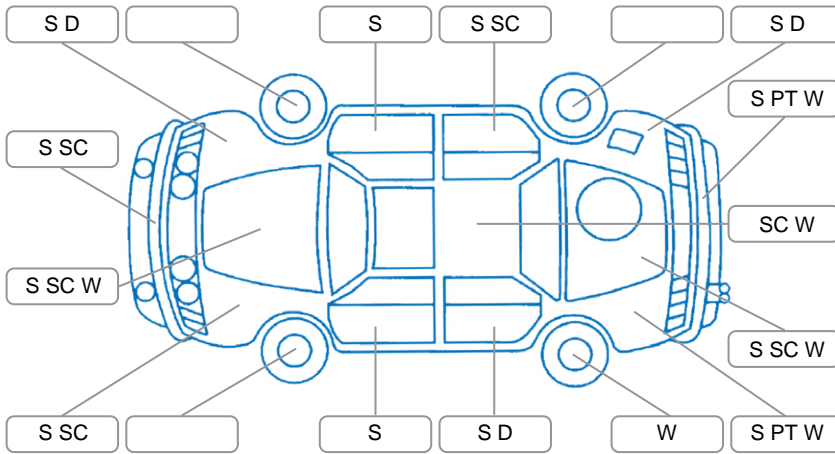

Report ID:	28,201,542	Version:	1
Created:	21 May 2026		

Make:	Nissan	Model:	Tiida
Body Style:	Sedan	Year:	2006
Rego No.:	MPR483	Rego Expiry:	10 Sep 2026
WoF Expiry:	12 Aug 2026	Odometer:	99,294 Kms
Good No.:	28201542	VIN:	7AT0DH78X19011594
Next Service:	99,641km	Service History:	Yes

**Key**

S = Scratch    R = Rust    C = Crack    \* = Decals    W = Significant scuffs  
 D = Dent    PT = Paint defect    P = Pin dent    SC = Stone Chips

Note: some defects and blemishes may not be displayed in the diagram