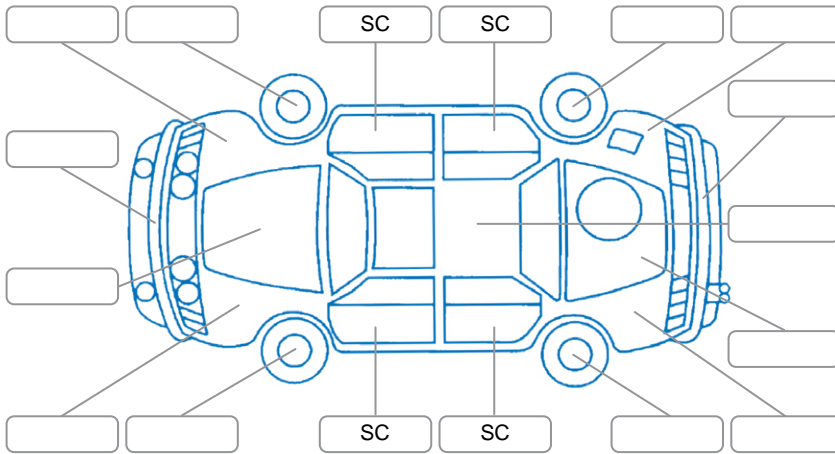

Report ID:	28,201,492	Version:	1
Created:	10 Jun 2026		

Make:	Tesla	Model:	Model 3
Body Style:	Sedan	Year:	2021
Rego No.:	NTG579	Rego Expiry:	26 Sep 2026
WoF Expiry:	08 May 2027	Odometer:	55,974 Kms
Good No.:	28201492	VIN:	LRW3F7FA3MC315851
Next Service:	0km	Service History:	No

Key

S = Scratch R = Rust C = Crack * = Decals W = Significant scuffs
 D = Dent PT = Paint defect P = Pin dent SC = Stone Chips

Note: some defects and blemishes may not be displayed in the diagram

Body Inspection Comments

In good condition.

Conditions During Body Inspection

Dry

Under Carriage and Under Bonnet Inspection Comments

Rear wheel drive.

Interior Comments

Seats:	Average
Carpets:	Average
Panels:	Average
Dashboard:	Average