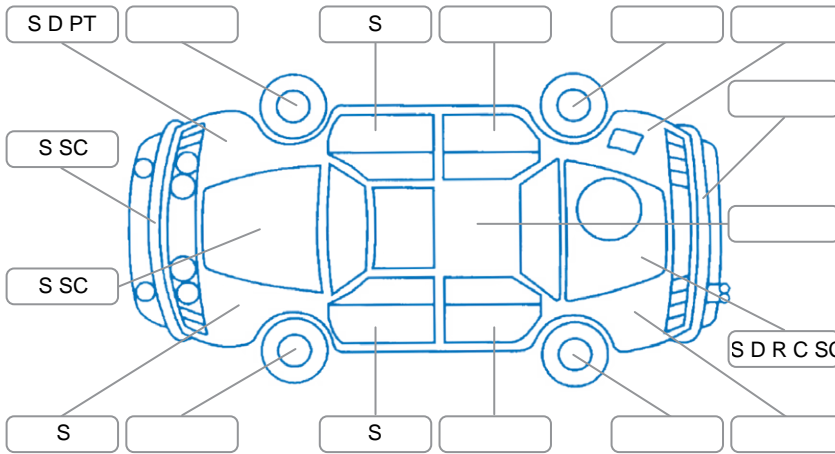

Report ID:	28,201,463	Version:	1
Created:	27 May 2026		

Make:	Ford	Model:	Ranger
Body Style:	Utility	Year:	2016
Rego No.:	JRW275	Rego Expiry:	21 Sep 2026
WoF Expiry:	16 Sep 2026	Odometer:	178,261 Kms
Good No.:	28201463	VIN:	MNAUMFF50GW544643
Next Service:	188000	Service History:	Yes

Key

S = Scratch R = Rust C = Crack * = Decals W = Significant scuffs
 D = Dent PT = Paint defect P = Pin dent SC = Stone Chips

Note: some defects and blemishes may not be displayed in the diagram

Body Inspection Comments