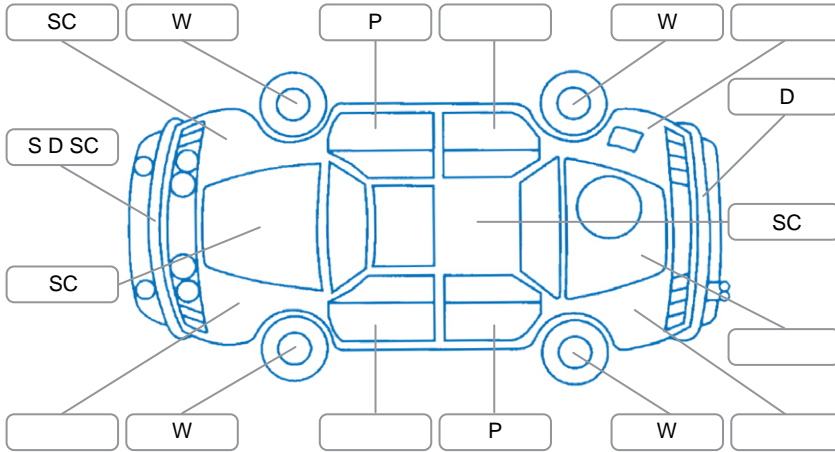

Report ID:	28,201,395	Version:	1
Created:	21 May 2026		

Make:	Toyota	Model:	Ractis
Body Style:	Hatchback	Year:	2009
Rego No.:	KDF300	Rego Expiry:	21 Mar 2027
WoF Expiry:	17 Dec 2026	Odometer:	200,474 Kms
Good No.:	28201395	VIN:	7AT0H652X15142752
Next Service:	210000	Service History:	No

Key

S = Scratch R = Rust C = Crack * = Decals W = Significant scuffs
 D = Dent PT = Paint defect P = Pin dent SC = Stone Chips

Note: some defects and blemishes may not be displayed in the diagram

Body Inspection Comments

Dent Right sill Skirt, Front Head light Brackets Broken ,

Conditions During Body Inspection

Dry

Under Carriage and Under Bonnet Inspection Comments

Interior Comments

Seats:	Average
Carpets:	Average
Panels:	Average
Dashboard:	Good