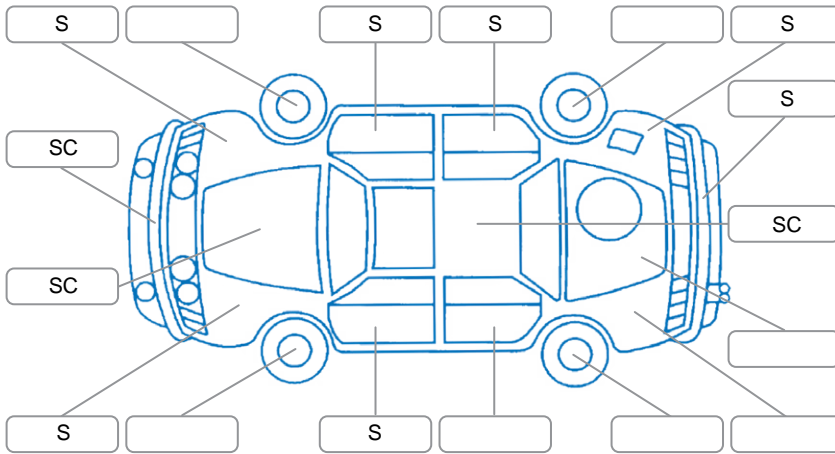

Report ID:	28,201,382	Version:	1
Created:	04 Jun 2026		

Make:	Ssangyong	Model:	Korando
Body Style:	SUV	Year:	2018
Rego No.:	LHN737	Rego Expiry:	17 Oct 2026
WoF Expiry:	05 Jun 2027	Odometer:	89,769 Kms
Good No.:	28201382	VIN:	KPTB0A18SHP261631
Next Service:	100000	Service History:	No

**Key**

S = Scratch    R = Rust    C = Crack    \* = Decals    W = Significant scuffs  
 D = Dent    PT = Paint defect    P = Pin dent    SC = Stone Chips

Note: some defects and blemishes may not be displayed in the diagram