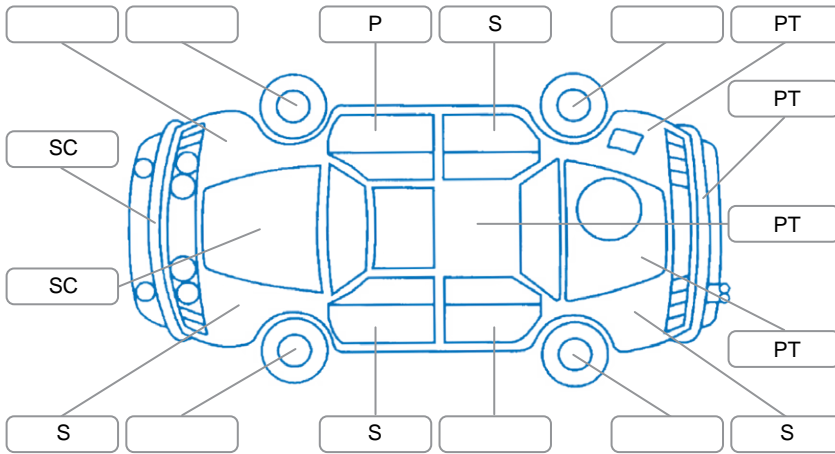

Report ID:	28,201,369	Version:	1
Created:	22 May 2026		

Make:	Nissan	Model:	Micra
Body Style:	Sedan	Year:	2006
Rego No.:	DKA967	Rego Expiry:	31 May 2026
WoF Expiry:	17 Oct 2026	Odometer:	165,976 Kms
Good No.:	28201369	VIN:	JN1FBAK12A0723521
Next Service:	158861	Service History:	No

**Key**  
 S = Scratch    R = Rust    C = Crack    \* = Decals    W = Significant scuffs  
 D = Dent    PT = Paint defect    P = Pin dent    SC = Stone Chips

Note: some defects and blemishes may not be displayed in the diagram

### Body Inspection Comments

- Tape holding front bumper on right side
- Front left hubcap missing
- Interior boot panel missing
- Left rear centre tread depth 1.5mm

Conditions During Body Inspection    Dry