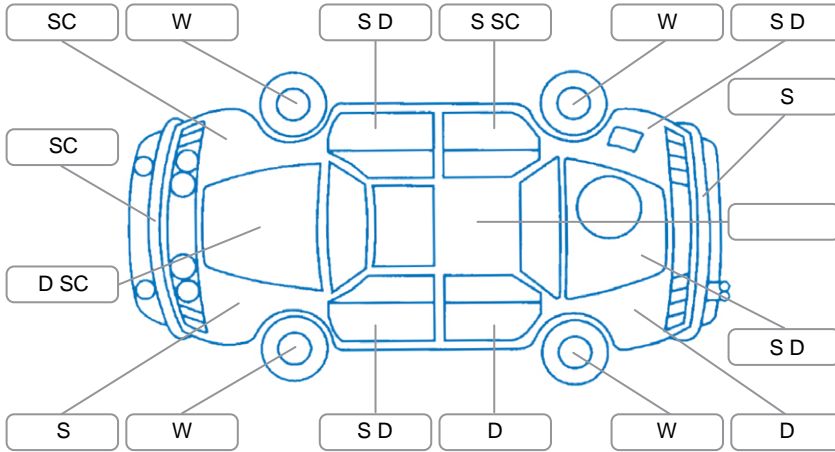

Report ID:	28,201,353	Version:	1
Created:	22 May 2026		

Make:	Ford	Model:	Transit
Body Style:	Van	Year:	2019
Rego No.:	MFA993	Rego Expiry:	10 Jun 2026
WoF Expiry:	04 Jul 2026	Odometer:	193,473 Kms
Good No.:	28201353	VIN:	WFOYXXTTGYKD11041
Next Service:	193000	Service History:	Yes

**Key**

S = Scratch    R = Rust    C = Crack    \* = Decals    W = Significant scuffs  
 D = Dent    PT = Paint defect    P = Pin dent    SC = Stone Chips

Note: some defects and blemishes may not be displayed in the diagram