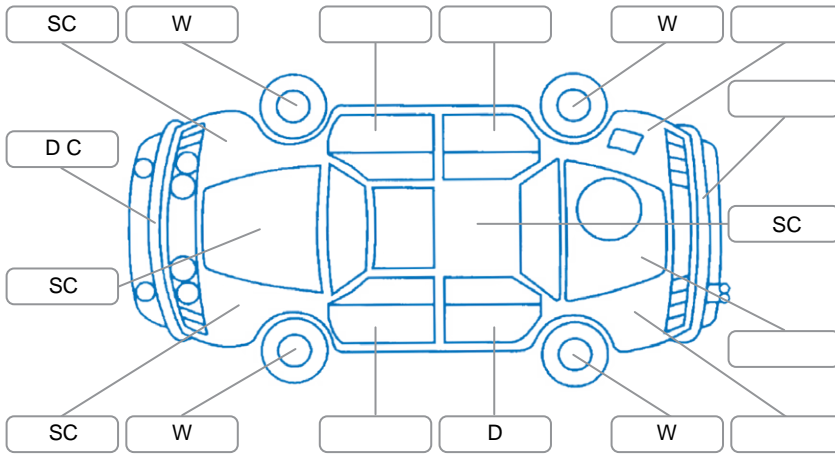

Report ID:	28,201,348	Version:	1
Created:	22 May 2026		

Make:	Ford	Model:	Transit
Body Style:	Van	Year:	2019
Rego No.:	MFA998	Rego Expiry:	10 Jun 2026
WoF Expiry:	11 Jun 2026	Odometer:	209,645 Kms
Good No.:	28201348	VIN:	WFOYXXTTGYKD11042
Next Service:	205000	Service History:	Yes

Key

S = Scratch R = Rust C = Crack * = Decals W = Significant scuffs
 D = Dent PT = Paint defect P = Pin dent SC = Stone Chips

Note: some defects and blemishes may not be displayed in the diagram

Body Inspection Comments

Both front fog lights missing

Conditions During Body Inspection

Dry

Under Carriage and Under Bonnet Inspection Comments

Front wheel drive
 Both rear bump stops worn/damaged

Interior Comments

Seats:	rips
Carpets:	Good
Panels:	Good
Dashboard:	Good