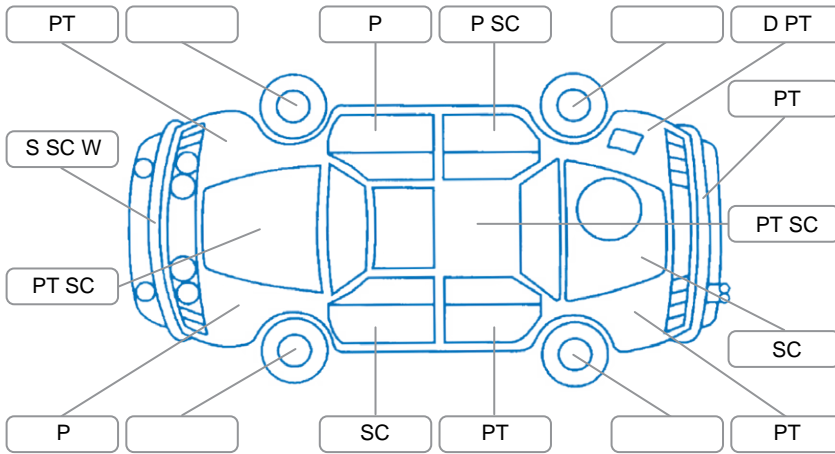

Report ID:	28,201,330	Version:	1
Created:	27 May 2026		

Make:	Toyota	Model:	Corolla
Body Style:	Hatchback	Year:	2013
Rego No.:	GWZ10	Rego Expiry:	05 Sep 2026
WoF Expiry:	20 Jan 2027	Odometer:	264,795 Kms
Good No.:	28201330	VIN:	JTNKU3JE00J021462
Next Service:	266,000 Kms	Service History:	No

Key

S = Scratch R = Rust C = Crack * = Decals W = Significant scuffs
 D = Dent PT = Paint defect P = Pin dent SC = Stone Chips

Note: some defects and blemishes may not be displayed in the diagram

Body Inspection Comments

- Dent in left side lower sill
- Dent & paint defect on top of front left A-Pillar
- Left rear reverse light isn't working, light has water inside

Conditions During Body Inspection	Wet
-----------------------------------	-----

Under Carriage and Under Bonnet Inspection Comments

- 2WD
- Surface rust on top radiator support panel and on underside of bonnet

Interior Comments

Seats:	Front seats average
Carpets:	Drivers side average
Panels:	Good
Dashboard:	Good