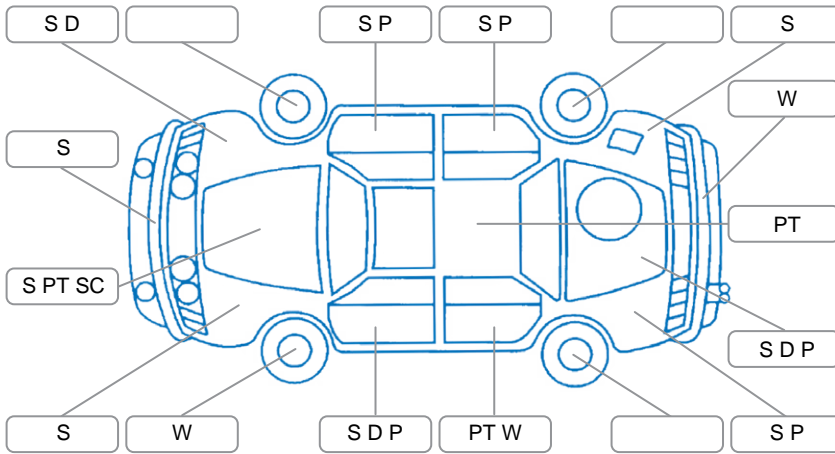

Report ID:	28,201,266	Version:	1
Created:	24 May 2026		

Make:	Ford	Model:	Mondeo
Body Style:	Wagon	Year:	2008
Rego No.:	EKH37	Rego Expiry:	01 Jun 2026
WoF Expiry:	09 Feb 2027	Odometer:	347,117 Kms
Good No.:	28201266	VIN:	WFOGXXGBBG8R50682
Next Service:		Service History:	No

Key
 S = Scratch R = Rust C = Crack * = Decals W = Significant scuffs
 D = Dent PT = Paint defect P = Pin dent SC = Stone Chips

Note: some defects and blemishes may not be displayed in the diagram

Body Inspection Comments

Moisture in left tail light
 Windscreen stone chips / damage to windscreen
 Underbody oxidation

Conditions During Body Inspection

Under Carriage and Under Bonnet Inspection Comments

Oil leaks

Interior Comments