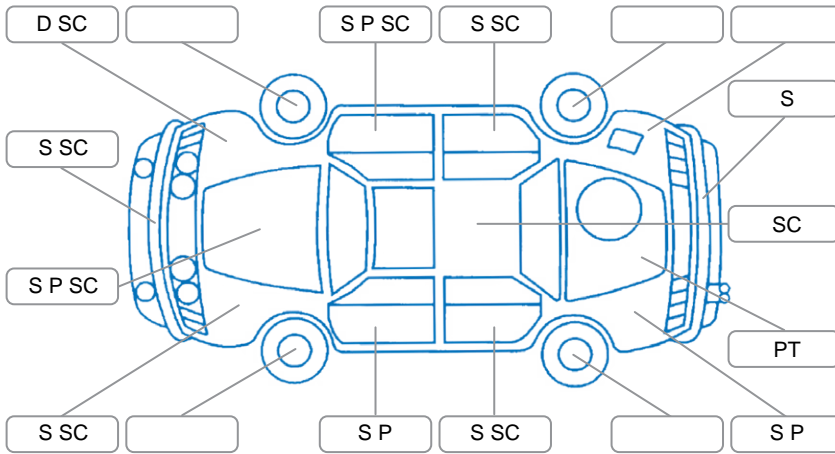

Report ID:	28,201,158	Version:	1
Created:	25 May 2026		

Make:	Honda	Model:	CRV
Body Style:	SUV	Year:	2007
Rego No.:	MPT904	Rego Expiry:	09 Jun 2026
WoF Expiry:	04 Jun 2026	Odometer:	262,337 Kms
Good No.:	28201158	VIN:	JHLRE48707C204669
Next Service:	266100	Service History:	No

**Key**

S = Scratch    R = Rust    C = Crack    \* = Decals    W = Significant scuffs  
 D = Dent    PT = Paint defect    P = Pin dent    SC = Stone Chips

Note: some defects and blemishes may not be displayed in the diagram