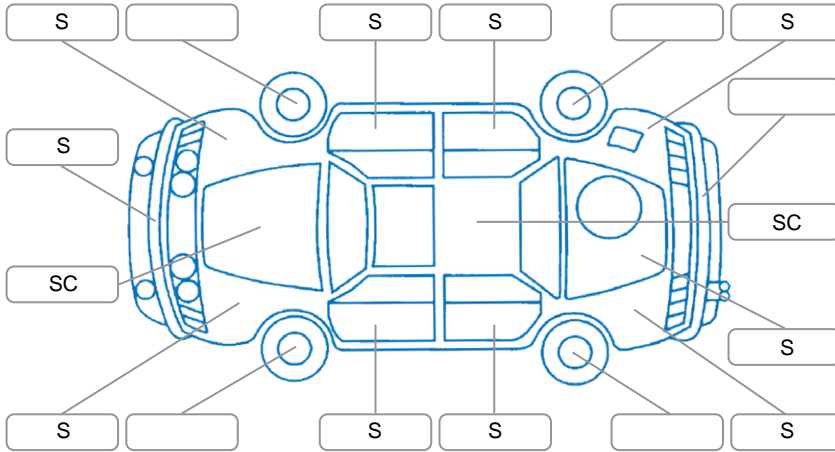

Report ID:	28,201,002	Version:	1
Created:	26 May 2026		

Make:	Mitsubishi	Model:	Pajero
Body Style:	SUV	Year:	2004
Rego No.:	CBP759	Rego Expiry:	12 Jun 2026
WoF Expiry:	15 May 2027	Odometer:	369,208 Kms
Good No.:	28201002	VIN:	JMFLYV77W4J003495
Next Service:	383000	Service History:	No

Key

S = Scratch R = Rust C = Crack * = Decals W = Significant scuffs
 D = Dent PT = Paint defect P = Pin dent SC = Stone Chips

Note: some defects and blemishes may not be displayed in the diagram

Body Inspection Comments

Conditions During Body Inspection: Dry

Under Carriage and Under Bonnet Inspection Comments

Four wheel drive
 Oil leak

Interior Comments

Seats:	Good
Carpets:	Good
Panels:	Good
Dashboard:	Good

General Comments