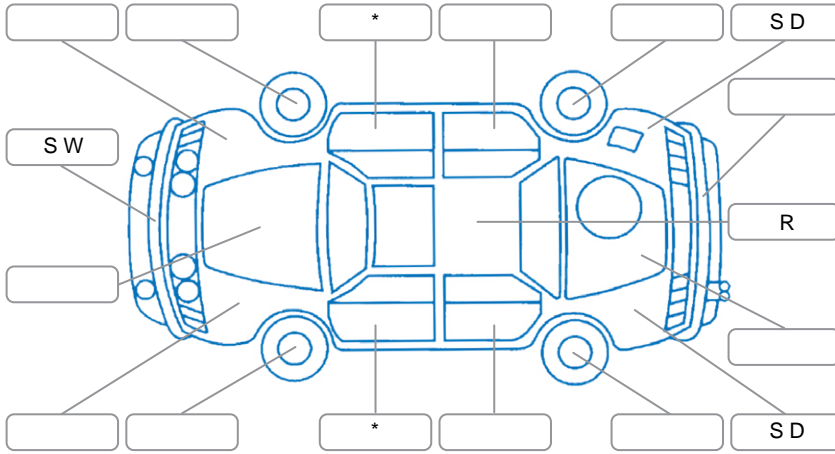

Report ID:	28,200,914	Version:	3
Created:	03 Jun 2026		

Make:	Nissan	Model:	Navara
Body Style:	Utility	Year:	2022
Rego No.:	PBB414	Rego Expiry:	21 Jul 2026
WoF Expiry:	06 Mar 2027	Odometer:	182,327 Kms
Good No.:	28200914	VIN:	MNTCBAD23A0002529
Next Service:	201,100 kms	Service History:	Yes

**Key**

S = Scratch    R = Rust    C = Crack    \* = Decals    W = Significant scuffs  
 D = Dent    PT = Paint defect    P = Pin dent    SC = Stone Chips

Note: some defects and blemishes may not be displayed in the diagram

**Body Inspection Comments**

L rear tail light damage, L front tyre outer low.

Conditions During Body Inspection

Wet

**Under Carriage and Under Bonnet Inspection Comments**

**Interior Comments**

Seats:	Good
Carpets:	Good
Panels:	Good
Dashboard:	Good

**General Comments**

Driver body seal torn,

Road Conditions During Test Drive	Dry		
Engine Timing Mechanism	Timing Chain		
Evidence of Cam Belt Replacement	<input type="checkbox"/> Yes	<input type="checkbox"/> No	Kms
Inspected by:	Marlon Espena		
Published by:	Darryl Kereti		
Inspection Date:	21 May 2026		