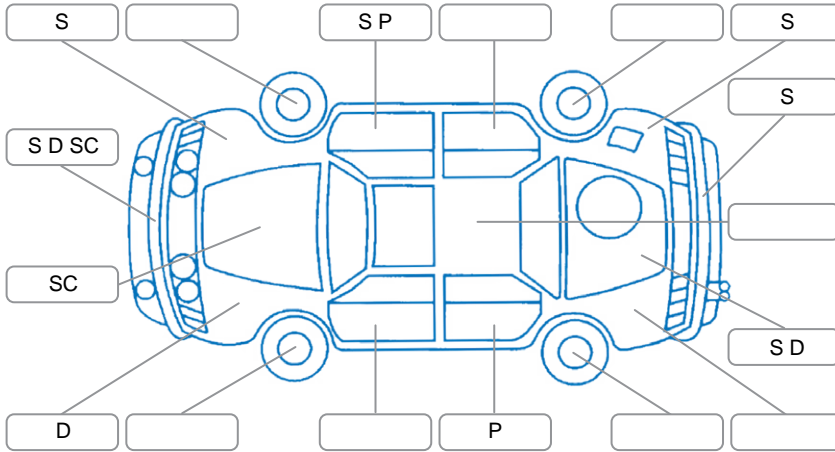

Report ID:	28,200,895	Version:	3
Created:	04 Jun 2026		

Make:	Toyota	Model:	Hilux
Body Style:	Utility	Year:	2020
Rego No.:	MSE802	Rego Expiry:	13 Aug 2026
WoF Expiry:	02 Jul 2026	Odometer:	133,964 Kms
Good No.:	28200895	VIN:	MR0KA3CD601239618
Next Service:	139000	Service History:	No

**Key**

S = Scratch    R = Rust    C = Crack    \* = Decals    W = Significant scuffs  
 D = Dent    PT = Paint defect    P = Pin dent    SC = Stone Chips

Note: some defects and blemishes may not be displayed in the diagram

**Body Inspection Comments**

Rear bumper step plates broken,  
 Front drivers step plate severely worn

Conditions During Body Inspection    Dry

**Under Carriage and Under Bonnet Inspection Comments**

**Interior Comments**