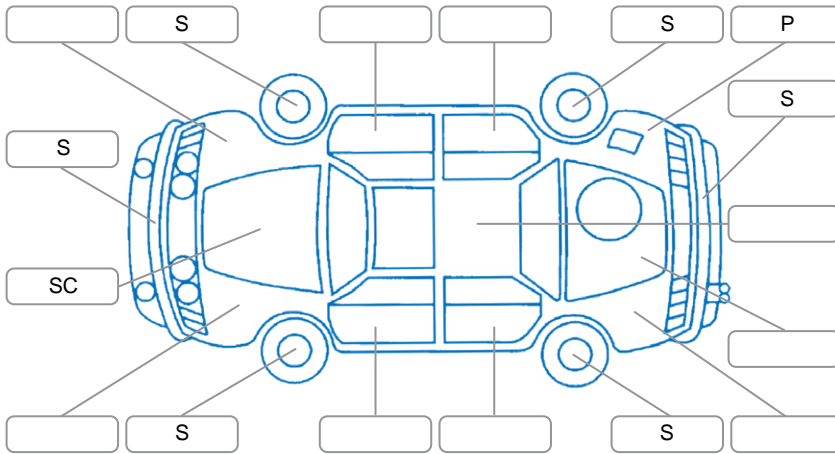

**Key**  
 S = Scratch    R = Rust    C = Crack    \* = Decals    W = Significant scuffs  
 D = Dent    PT = Paint defect    P = Pin dent    SC = Stone Chips

Note: some defects and blemishes may not be displayed in the diagram

### General Comments

Petrol turbo 328i sedan.

Road Conditions During Test Drive	Dry		
Engine Timing Mechanism	Timing Chain		
Evidence of Cam Belt Replacement	<input type="checkbox"/> Yes	<input type="checkbox"/> No	Kms
Inspected by:	Daryll Timms		
Published by:	Leon Sun		
Inspection Date:	21 May 2026		