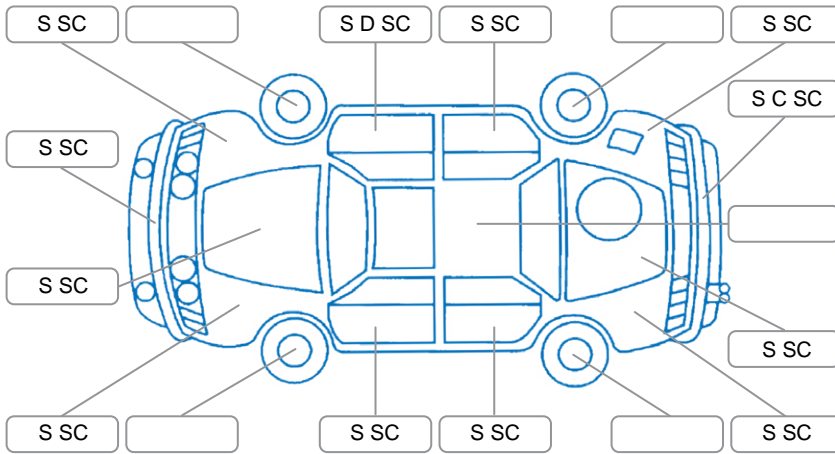

Report ID:	28,200,824	Version:	2
Created:	21 May 2026		

Make:	Nissan	Model:	Wingroad
Body Style:	Wagon	Year:	2007
Rego No.:	MBG394	Rego Expiry:	14 May 2026
WoF Expiry:	17 May 2026	Odometer:	110,001 Kms
Good No.:	28200824	VIN:	7AT0DH5GX18056963
Next Service:	due	Service History:	No

Key

S = Scratch R = Rust C = Crack * = Decals W = Significant scuffs
 D = Dent PT = Paint defect P = Pin dent SC = Stone Chips

Note: some defects and blemishes may not be displayed in the diagram

Body Inspection Comments