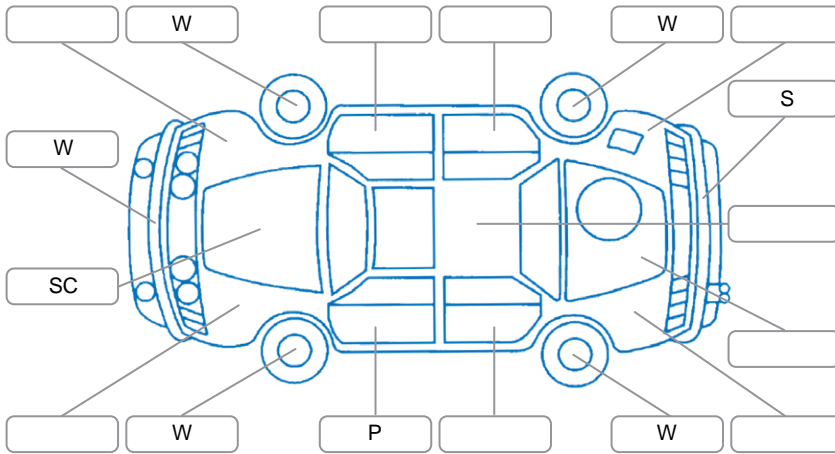

Report ID:	28,200,709	Version:	2
Created:	04 Jun 2026		

Make:	Mini	Model:	Cooper
Body Style:	Hatchback	Year:	2018
Rego No.:	QAL301	Rego Expiry:	26 Jun 2026
WoF Expiry:	16 Jun 2027	Odometer:	82,613 Kms
Good No.:	28200709	VIN:	WMWXM920402G96225
Next Service:	93000	Service History:	No

Key

S = Scratch R = Rust C = Crack * = Decals W = Significant scuffs
 D = Dent PT = Paint defect P = Pin dent SC = Stone Chips

Note: some defects and blemishes may not be displayed in the diagram

Body Inspection Comments

Factory decal damage

Conditions During Body Inspection

Dry

Under Carriage and Under Bonnet Inspection Comments

Under tray broken and taped on

Interior Comments

Seats:	Good
Carpets:	Good
Panels:	Good
Dashboard:	Good