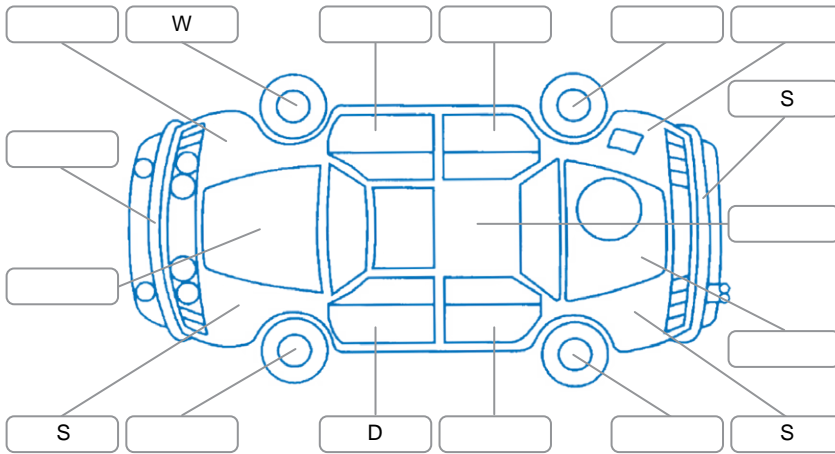

**Key**  
 S = Scratch    R = Rust    C = Crack    \* = Decals    W = Significant scuffs  
 D = Dent    PT = Paint defect    P = Pin dent    SC = Stone Chips

Note: some defects and blemishes may not be displayed in the diagram

### Body Inspection Comments

Rear middle seat belt frayed, passenger seat plastic cover broken, engine oil leak, missing dipstick cover,

Conditions During Body Inspection    Dry