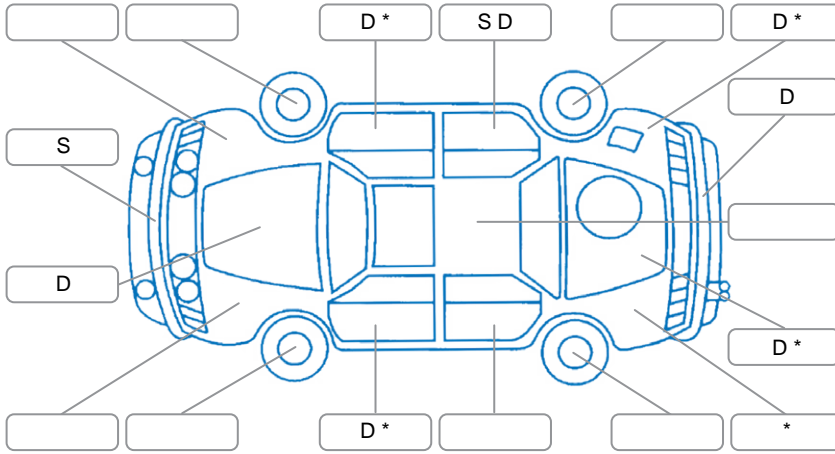

Report ID:	28,200,637	Version:	2
Created:	06 Jun 2026		

Make:	Nissan	Model:	Navara
Body Style:	Utility	Year:	2021
Rego No.:	NKN456	Rego Expiry:	29 Jun 2026
WoF Expiry:	06 May 2027	Odometer:	146,387 Kms
Good No.:	28200637	VIN:	MNTCB2D23A0019243
Next Service:	148,500 kms	Service History:	Yes

Key

S = Scratch R = Rust C = Crack * = Decals W = Significant scuffs
 D = Dent PT = Paint defect P = Pin dent SC = Stone Chips

Note: some defects and blemishes may not be displayed in the diagram

Body Inspection Comments

Seats:	Average
Carpets:	Average
Panels:	Good
Dashboard:	Good

General Comments

Driver body seal torn, dash scratch, windscreen stone chip/crack out cva. Interior roof stain and torn,

Road Conditions During Test Drive Dry