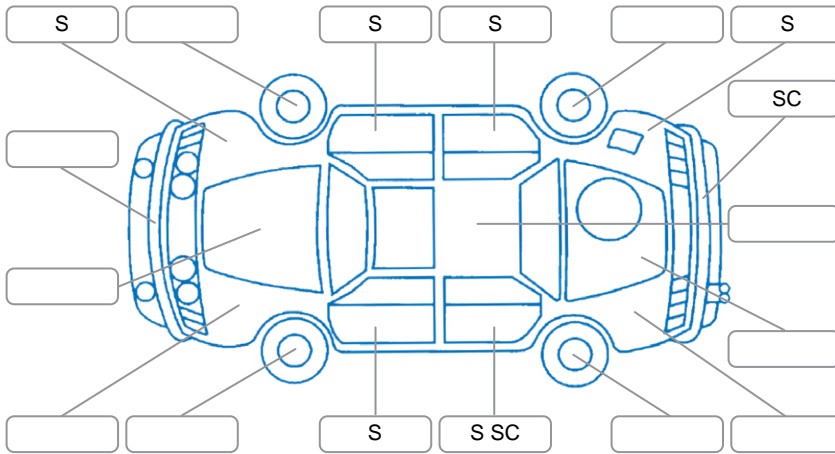

Report ID:	28,200,628	Version:	1
Created:	22 May 2026		

Make:	Nissan	Model:	Dayz
Body Style:	Hatchback	Year:	2022
Rego No.:	QQY538	Rego Expiry:	27 Aug 2026
WoF Expiry:	16 Mar 2027	Odometer:	28,157 Kms
Good No.:	28200628	VIN:	7AT0DH95X24143030
Next Service:	38000km	Service History:	No

Key
 S = Scratch R = Rust C = Crack * = Decals W = Significant scuffs
 D = Dent PT = Paint defect P = Pin dent SC = Stone Chips

Note: some defects and blemishes may not be displayed in the diagram

Body Inspection Comments