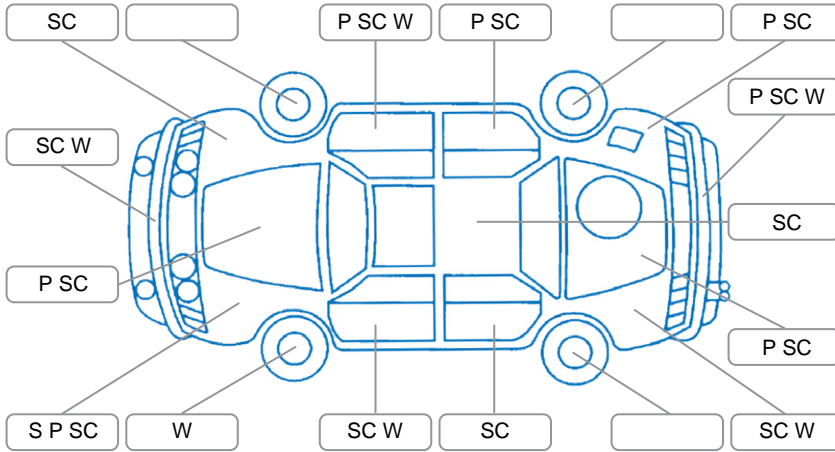

Report ID:	28,200,616	Version:	1
Created:	23 May 2026		

Make:	Holden	Model:	Cruze
Body Style:	Wagon	Year:	2013
Rego No.:	GUY137	Rego Expiry:	19 Feb 2027
WoF Expiry:	26 Sep 2026	Odometer:	249,969 Kms
Good No.:	28200616	VIN:	KL3JA35Y9DK142559
Next Service:	249969	Service History:	Yes

Key

S = Scratch R = Rust C = Crack * = Decals W = Significant scuffs
 D = Dent PT = Paint defect P = Pin dent SC = Stone Chips

Note: some defects and blemishes may not be displayed in the diagram

Body Inspection Comments

Stone chips on windscreen

Conditions During Body Inspection

Dry

Under Carriage and Under Bonnet Inspection Comments

Underbody oxidation

Interior Comments

Seats:	Average
Carpets:	Average
Panels:	Average
Dashboard:	Average