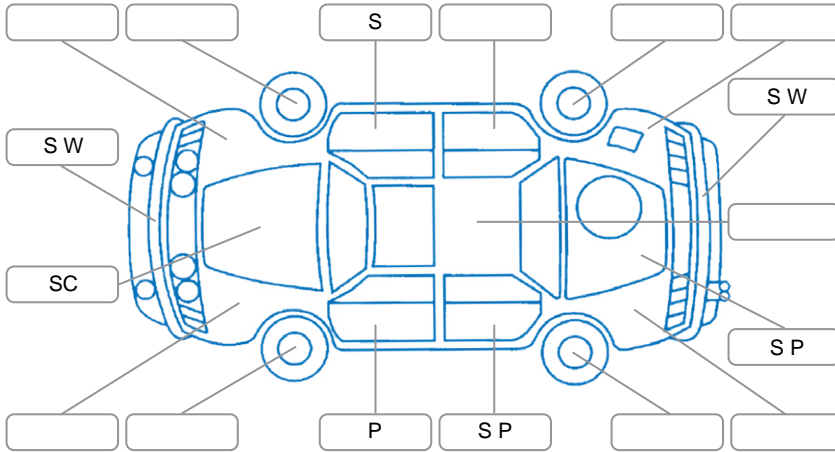

Key
 S = Scratch R = Rust C = Crack * = Decals W = Significant scuffs
 D = Dent PT = Paint defect P = Pin dent SC = Stone Chips

Note: some defects and blemishes may not be displayed in the diagram

Body Inspection Comments

Aerial broken

Conditions During Body Inspection Dry

Under Carriage and Under Bonnet Inspection Comments

RH inner cv boot leaking

Interior Comments

Seats:	Good
Carpets:	Good
Panels:	Good
Dashboard:	Good

General Comments