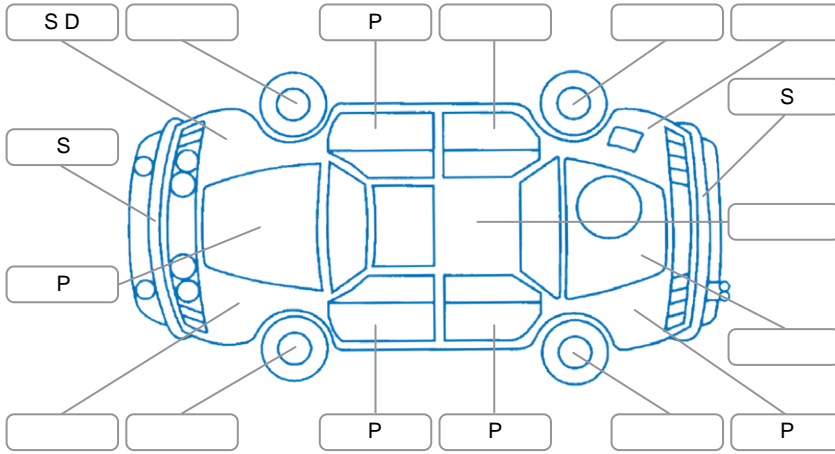

Report ID:	28,200,491	Version:	1
Created:	03 Jun 2026		

Make:	Nissan	Model:	Juke
Body Style:	SUV	Year:	2013
Rego No.:	GSJ664	Rego Expiry:	30 Nov 2026
WoF Expiry:	16 Jun 2027	Odometer:	125,649 Kms
Good No.:	28200491	VIN:	SJNFBAF15A6204196
Next Service:	136,157	Service History:	No

Key

S = Scratch R = Rust C = Crack * = Decals W = Significant scuffs
 D = Dent PT = Paint defect P = Pin dent SC = Stone Chips

Note: some defects and blemishes may not be displayed in the diagram

Body Inspection Comments

Conditions During Body Inspection: Wet Dry

Under Carriage and Under Bonnet Inspection Comments

Interior Comments

Seats:	Average
Carpets:	Average
Panels:	Average
Dashboard:	Average

General Comments

Road Conditions During Test Drive	Wet	
Engine Timing Mechanism	Timing Chain	
Evidence of Cam Belt Replacement	<input type="checkbox"/> Yes <input type="checkbox"/> No	Kms
Inspected by:	Samuel Weir	
Published by:	Samuel Weir	
Inspection Date:	21 May 2026	