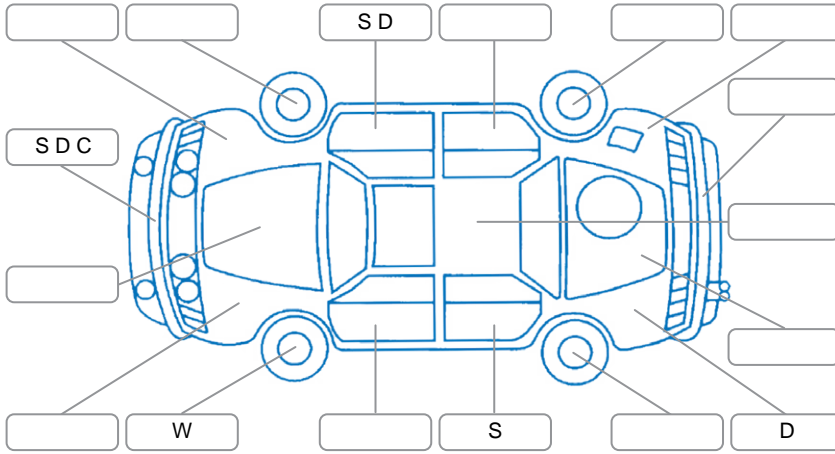

Report ID:	28,200,415	Version:	1
Created:	21 May 2026		

Make:	Mitsubishi	Model:	Eclipse Cross
Body Style:	SUV	Year:	2022
Rego No.:	PJA984	Rego Expiry:	25 Jul 2026
WoF Expiry:	18 May 2027	Odometer:	83,391 Kms
Good No.:	28200415	VIN:	JMFXTGK1WNZ005280
Next Service:	90,000 kms	Service History:	Yes

Key

S = Scratch R = Rust C = Crack * = Decals W = Significant scuffs
 D = Dent PT = Paint defect P = Pin dent SC = Stone Chips

Note: some defects and blemishes may not be displayed in the diagram

Body Inspection Comments

Driver door side panel moulding not secured

Conditions During Body Inspection

Wet

Under Carriage and Under Bonnet Inspection Comments

Interior Comments

Seats:	Average
Carpets:	Average
Panels:	Good
Dashboard:	Good