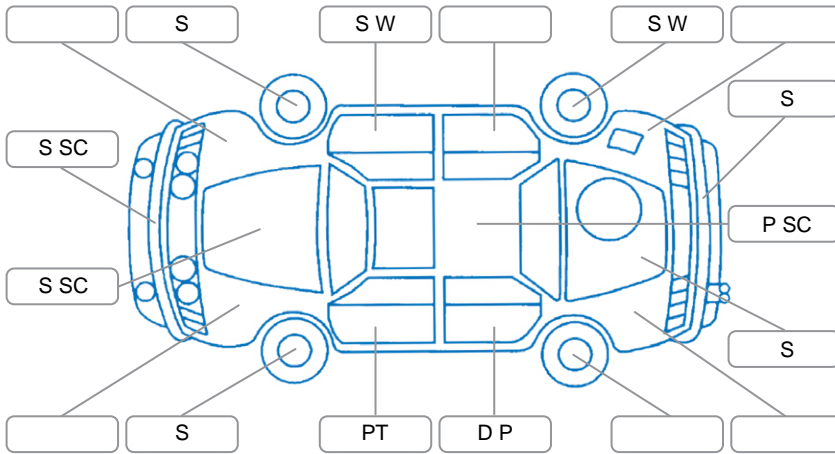

Report ID:	28,200,347	Version:	1
Created:	11 Jun 2026		

Make:	Mazda	Model:	Axela
Body Style:	Sedan	Year:	2015
Rego No.:	PRZ162	Rego Expiry:	07 Aug 2026
WoF Expiry:		Odometer:	178,444 Kms
Good No.:	28200347	VIN:	7AT0C13JX22111683
Next Service:	187,395km's	Service History:	No

Key
 S = Scratch R = Rust C = Crack * = Decals W = Significant scuffs
 D = Dent PT = Paint defect P = Pin dent SC = Stone Chips

Note: some defects and blemishes may not be displayed in the diagram

Body Inspection Comments