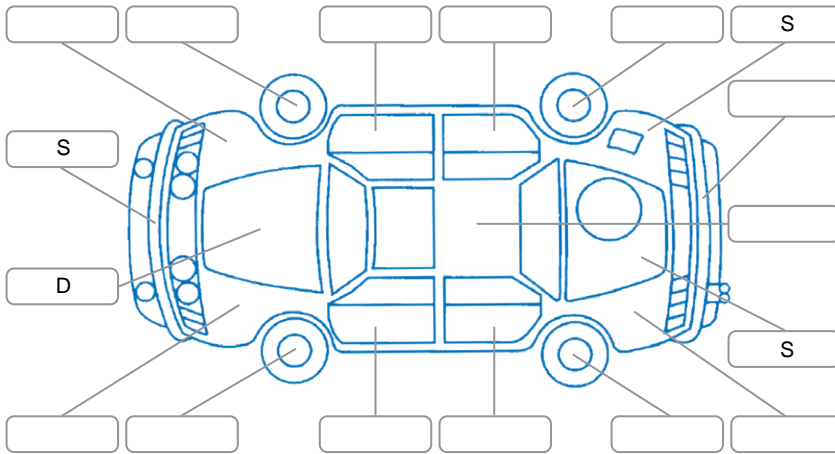

Report ID:	28,200,323	Version:	1
Created:	21 May 2026		

Make:	Mitsubishi	Model:	Triton
Body Style:	Utility	Year:	2023
Rego No.:	PTY506	Rego Expiry:	13 Mar 2027
WoF Expiry:	02 Mar 2027	Odometer:	57,191 Kms
Good No.:	28200323	VIN:	MMAJLKL10NH039812
Next Service:	60,000 kms	Service History:	Yes

**Key**  
 S = Scratch    R = Rust    C = Crack    \* = Decals    W = Significant scuffs  
 D = Dent    PT = Paint defect    P = Pin dent    SC = Stone Chips

Note: some defects and blemishes may not be displayed in the diagram