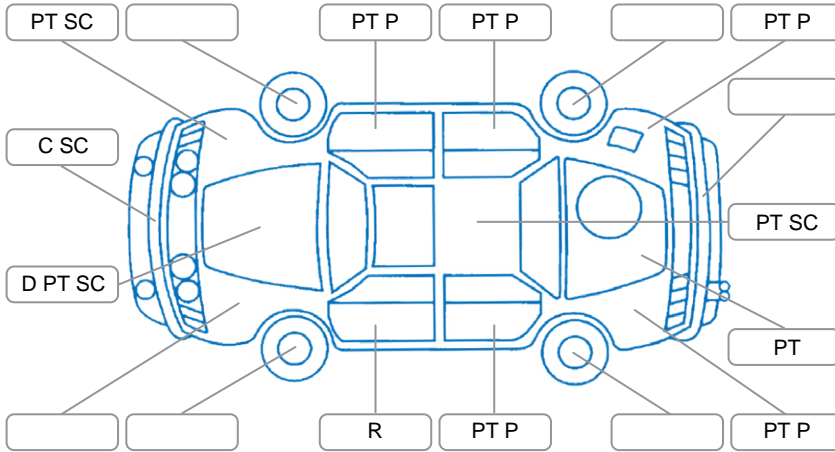

Report ID:	28,200,306	Version:	1
Created:	21 May 2026		

Make:	Mitsubishi	Model:	Lancer
Body Style:	Sedan	Year:	2005
Rego No.:	CYT905	Rego Expiry:	29 Aug 2026
WoF Expiry:	12 May 2027	Odometer:	115,829 Kms
Good No.:	28200306	VIN:	JMF5RCS6A5U008939
Next Service:	130000	Service History:	Yes

Key

S = Scratch R = Rust C = Crack * = Decals W = Significant scuffs
 D = Dent PT = Paint defect P = Pin dent SC = Stone Chips

Note: some defects and blemishes may not be displayed in the diagram

Body Inspection Comments

Surface rust in engine Bay,

Conditions During Body Inspection

Dry

Under Carriage and Under Bonnet Inspection Comments

Rust on under body of Vehicle Requires Attention soon.

Interior Comments

Seats:	Good
Carpets:	Average
Panels:	Good
Dashboard:	Good