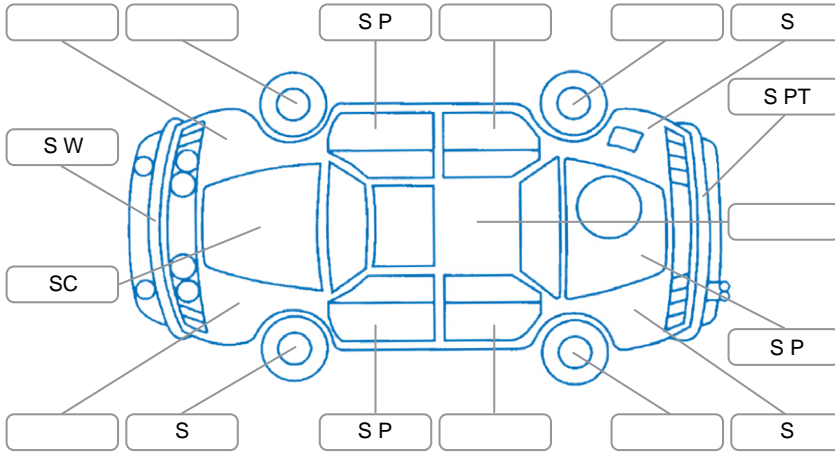

Report ID:	28,200,277	Version:	1
Created:	30 May 2026		

Make:	Ssangyong	Model:	Korando
Body Style:	SUV	Year:	2014
Rego No.:	HMM176	Rego Expiry:	05 Sep 2026
WoF Expiry:	20 May 2027	Odometer:	93,110 Kms
Good No.:	28200277	VIN:	KPTB0A18SEP156147
Next Service:	98000kms	Service History:	No

**Key**

S = Scratch    R = Rust    C = Crack    \* = Decals    W = Significant scuffs  
 D = Dent    PT = Paint defect    P = Pin dent    SC = Stone Chips

Note: some defects and blemishes may not be displayed in the diagram