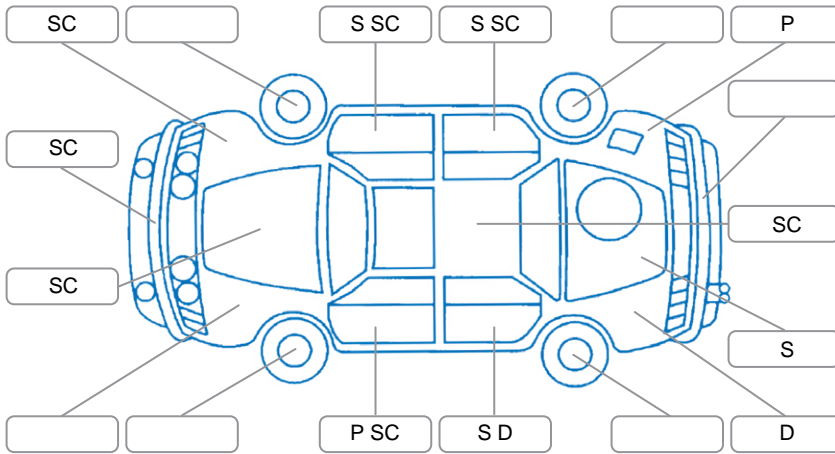

Report ID:	28,200,103	Version:	1
Created:	21 May 2026		

Make:	Toyota	Model:	Sienta
Body Style:	Wagon	Year:	2015
Rego No.:	RQL651	Rego Expiry:	18 Dec 2026
WoF Expiry:	05 Jan 2027	Odometer:	59,759 Kms
Good No.:	28200103	VIN:	7AT0H64YX17000516
Next Service:	71000	Service History:	No

Key

S = Scratch R = Rust C = Crack * = Decals W = Significant scuffs
 D = Dent PT = Paint defect P = Pin dent SC = Stone Chips

Note: some defects and blemishes may not be displayed in the diagram

Body Inspection Comments