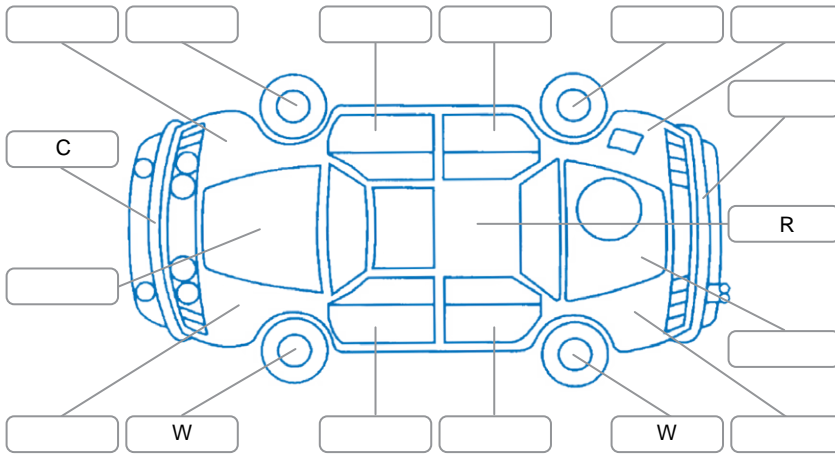

Report ID:	28,200,040	Version:	1
Created:	21 May 2026		

Make:	Toyota	Model:	Camry
Body Style:	Sedan	Year:	2019
Rego No.:	MPG756	Rego Expiry:	17 May 2026
WoF Expiry:	27 May 2026	Odometer:	194,281 Kms
Good No.:	28200040	VIN:	JTNB23HK103055318
Next Service:	195,290 kms	Service History:	No

Key
 S = Scratch R = Rust C = Crack * = Decals W = Significant scuffs
 D = Dent PT = Paint defect P = Pin dent SC = Stone Chips

Note: some defects and blemishes may not be displayed in the diagram

Body Inspection Comments

Both rear tyre low, not secured front bumper,

Conditions During Body Inspection

Dry

Under Carriage and Under Bonnet Inspection Comments

Interior Comments

Seats:	Average
Carpets:	Average
Panels:	Average
Dashboard:	Good