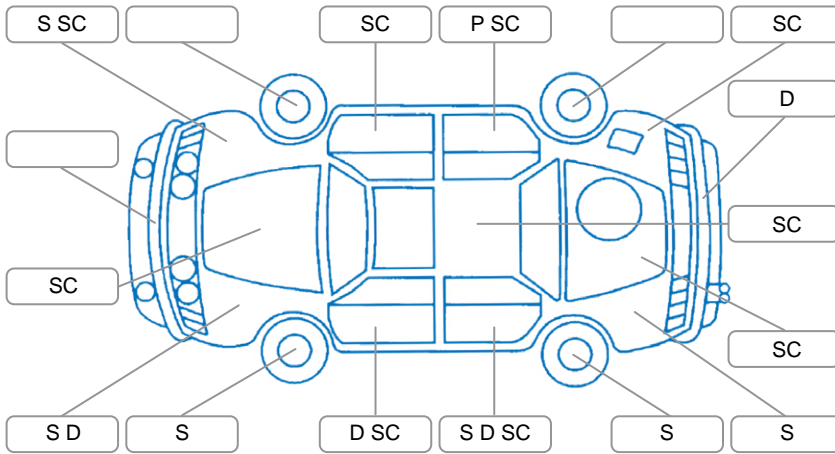

Report ID:	28,200,029	Version:	2
Created:	03 Jun 2026		

Make:	Subaru	Model:	Impreza
Body Style:	Sedan	Year:	2012
Rego No.:	PHM473	Rego Expiry:	18 Jun 2026
WoF Expiry:	11 Jun 2027	Odometer:	137,674 Kms
Good No.:	28200029	VIN:	7AT0GF09X22010546
Next Service:	147, 686 Kms	Service History:	No

Key
 S = Scratch R = Rust C = Crack * = Decals W = Significant scuffs
 D = Dent PT = Paint defect P = Pin dent SC = Stone Chips

Note: some defects and blemishes may not be displayed in the diagram

Body Inspection Comments

RH mirror indicator lens has a minor crack.

Conditions During Body Inspection Dry

Under Carriage and Under Bonnet Inspection Comments

Interior Comments

Seats:	Good
Carpets:	Good
Panels:	Good
Dashboard:	Good