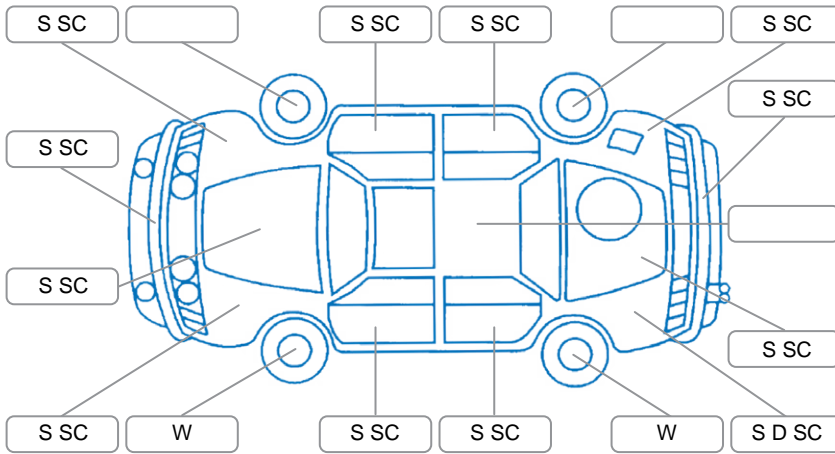

Report ID:	28,199,977	Version:	1
Created:	22 May 2026		

Make:	Mitsubishi	Model:	Colt
Body Style:	Hatchback	Year:	2004
Rego No.:	CKH327	Rego Expiry:	08 Aug 2026
WoF Expiry:	29 Jul 2026	Odometer:	154,284 Kms
Good No.:	28199977	VIN:	7A8CJ0X0705112675
Next Service:	155480	Service History:	No

Key

S = Scratch R = Rust C = Crack * = Decals W = Significant scuffs
 D = Dent PT = Paint defect P = Pin dent SC = Stone Chips

Note: some defects and blemishes may not be displayed in the diagram

Body Inspection Comments

Conditions During Body Inspection: Dry

Under Carriage and Under Bonnet Inspection Comments

2WD
 engine oil seeping/

Interior Comments

Seats:	Average
Carpets:	Average
Panels:	Average
Dashboard:	Average

General Comments