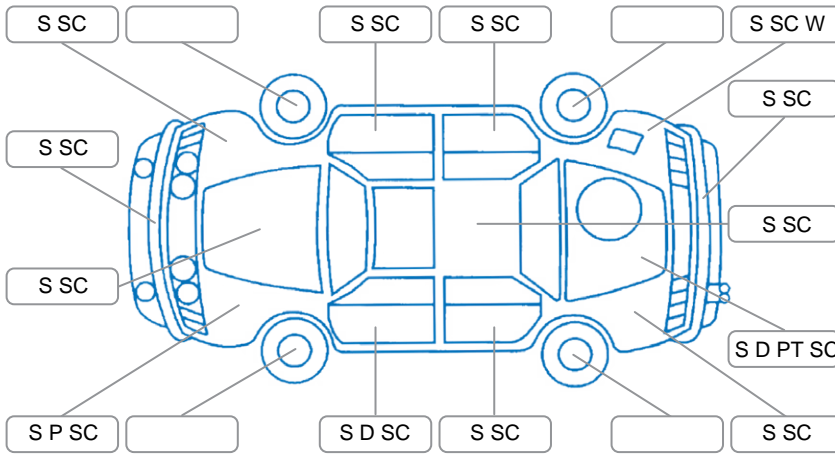

Report ID:	28,199,954	Version:	1
Created:	22 May 2026		

Make:	Mitsubishi	Model:	Colt
Body Style:	Hatchback	Year:	2005
Rego No.:	DMJ138	Rego Expiry:	03 Aug 2026
WoF Expiry:	17 Sep 2026	Odometer:	148,256 Kms
Good No.:	28199954	VIN:	7A8CJ0X0706204999
Next Service:	155159	Service History:	No

Key

S = Scratch R = Rust C = Crack * = Decals W = Significant scuffs
 D = Dent PT = Paint defect P = Pin dent SC = Stone Chips

Note: some defects and blemishes may not be displayed in the diagram

Body Inspection Comments

Drivers master switch needs replacing further investigation needed/

Conditions During Body Inspection

Dry

Under Carriage and Under Bonnet Inspection Comments

2WD

Interior Comments

Seats:	Average
Carpets:	Average
Panels:	Average
Dashboard:	Average