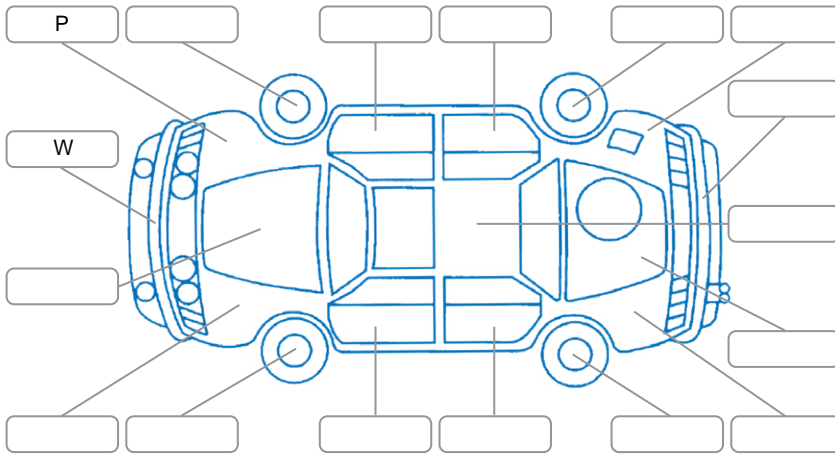

Report ID:	28,199,931	Version:	1
Created:	22 May 2026		

Make:	Mercedes-Benz	Model:	C250
Body Style:	Wagon	Year:	2011
Rego No.:	PAT69	Rego Expiry:	31 Jan 2027
WoF Expiry:	05 Jun 2027	Odometer:	120,067 Kms
Good No.:	28199931	VIN:	WDD2042482F553821
Next Service:	130,000	Service History:	No

Key
 S = Scratch R = Rust C = Crack * = Decals W = Significant scuffs
 D = Dent PT = Paint defect P = Pin dent SC = Stone Chips

Note: some defects and blemishes may not be displayed in the diagram

Body Inspection Comments