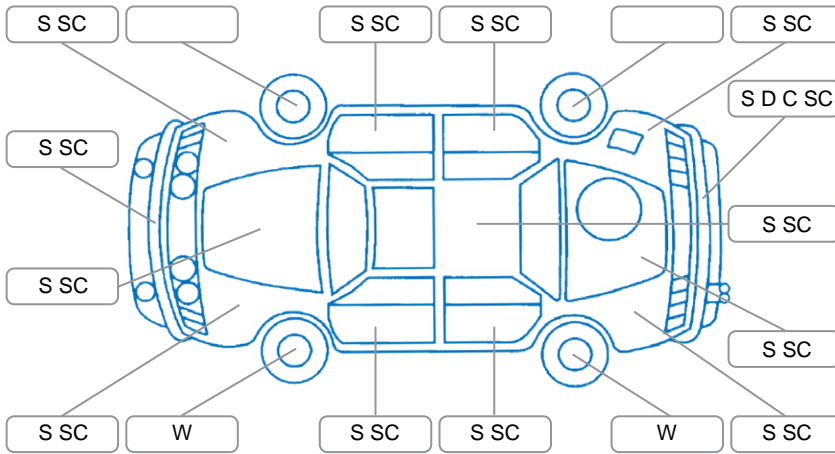

Report ID:	28,199,898	Version:	2
Created:	02 Jun 2026		

Make:	Nissan	Model:	March
Body Style:	Hatchback	Year:	2011
Rego No.:	LTN871	Rego Expiry:	28 Feb 2027
WoF Expiry:	01 Sep 2026	Odometer:	152,791 Kms
Good No.:	28199898	VIN:	7AT0DH0KX18008936
Next Service:	160500	Service History:	No

Key
 S = Scratch R = Rust C = Crack * = Decals W = Significant scuffs
 D = Dent PT = Paint defect P = Pin dent SC = Stone Chips

Note: some defects and blemishes may not be displayed in the diagram

Body Inspection Comments

Headlights dull/boot struts not working/front bumper misaligned/fr tyre outer and in edge wear starting/fr tyre wire showing/

Conditions During Body Inspection Dry

Under Carriage and Under Bonnet Inspection Comments