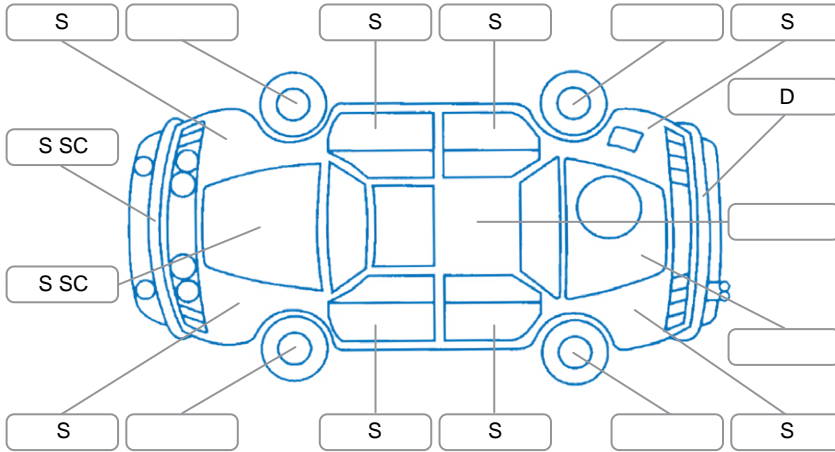

Report ID:	28,199,880	Version:	1
Created:	12 Jun 2026		

Make:	Ford	Model:	Ranger
Body Style:	Utility	Year:	2019
Rego No.:	QDM211	Rego Expiry:	27 Feb 2026
WoF Expiry:	22 Aug 2026	Odometer:	188,564 Kms
Good No.:	28199880	VIN:	MPBUMFF60KX249585
Next Service:	190,000 Kms	Service History:	Yes

Key

S = Scratch R = Rust C = Crack * = Decals W = Significant scuffs
 D = Dent PT = Paint defect P = Pin dent SC = Stone Chips

Note: some defects and blemishes may not be displayed in the diagram

Body Inspection Comments

No canopy keys

Conditions During Body Inspection

Dry

Under Carriage and Under Bonnet Inspection Comments

Oil leak.
 Battery failed.
 Suspension lifted

Interior Comments

Seats:	Average
Carpets:	Average
Panels:	Average
Dashboard:	Average